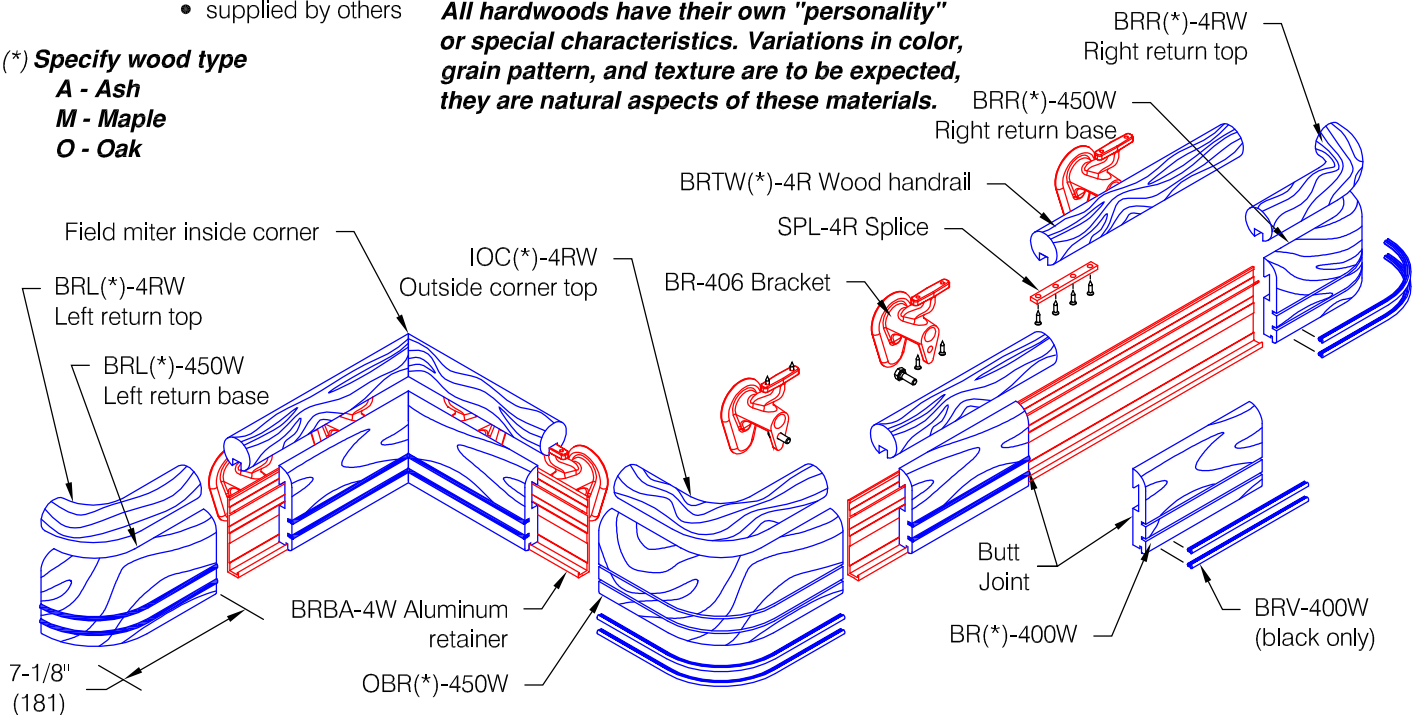

Pro • Tek® Wall Protection Systems

Architectural Building Products Since 1945

BR(*)-4RWW Handrail - Standard Options

Finishes:

Wood

- Manufacturer's standard stain colors
- Custom stain colors available
- Oak, maple, or ash hardwoods
- Custom woods available

Bracket

- Powder coated aluminum
- Manufacturer's standard colors
- Concealed wall mount hardware

(*) Specify wood type

- A - Ash
- M - Maple
- O - Oak

All hardwoods have their own "personality" or special characteristics. Variations in color, grain pattern, and texture are to be expected, they are natural aspects of these materials.