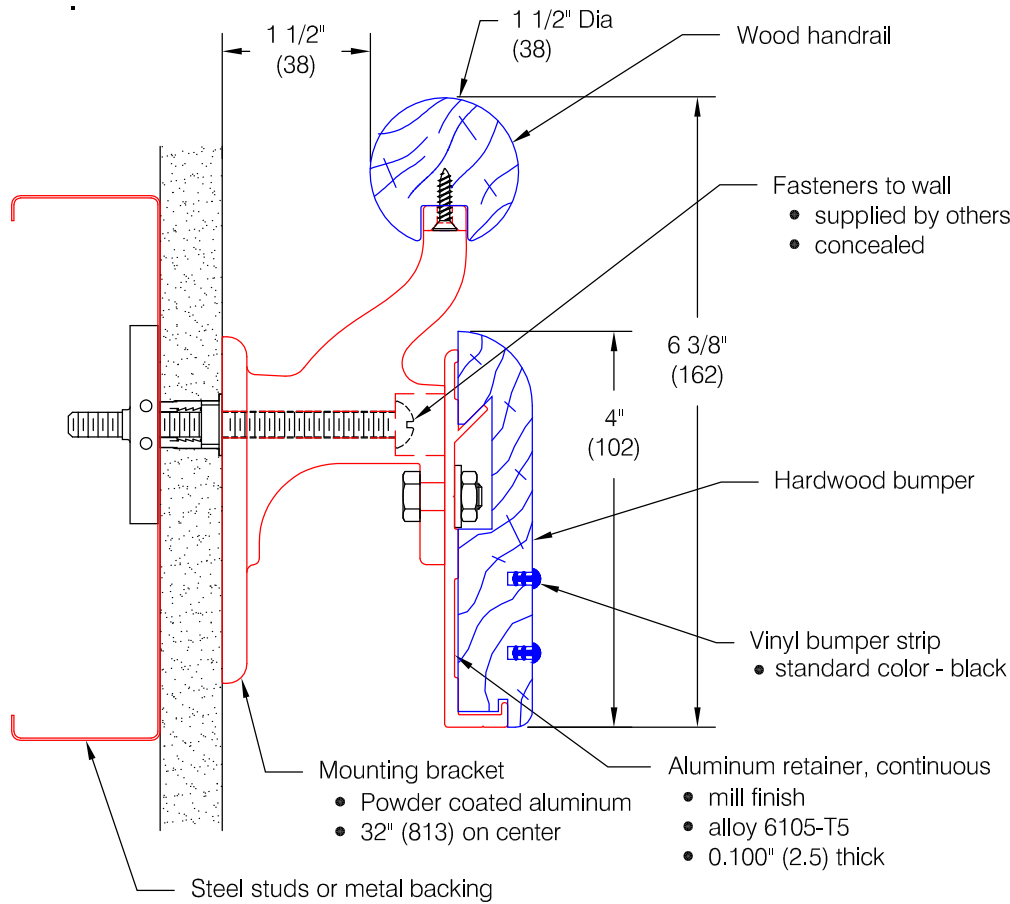

Pro • Tek® Wall Protection Systems

Architectural Building Products Since 1945

BR(*)-4RWW Handrail - Standard Options

Finishes:

Wood

- Manufacturer's standard stain colors
- Custom stain colors available
- Oak, maple, or ash hardwoods
- Custom woods available

Bracket

- Powder coated aluminum
- Manufacturer's standard colors
- Concealed wall mount hardware

(*) Specify wood type

- A - Ash
- M - Maple
- O - Oak

All hardwoods have their own "personality" or special characteristics. Variations in color, grain pattern, and texture are to be expected, they are natural aspects of these materials.