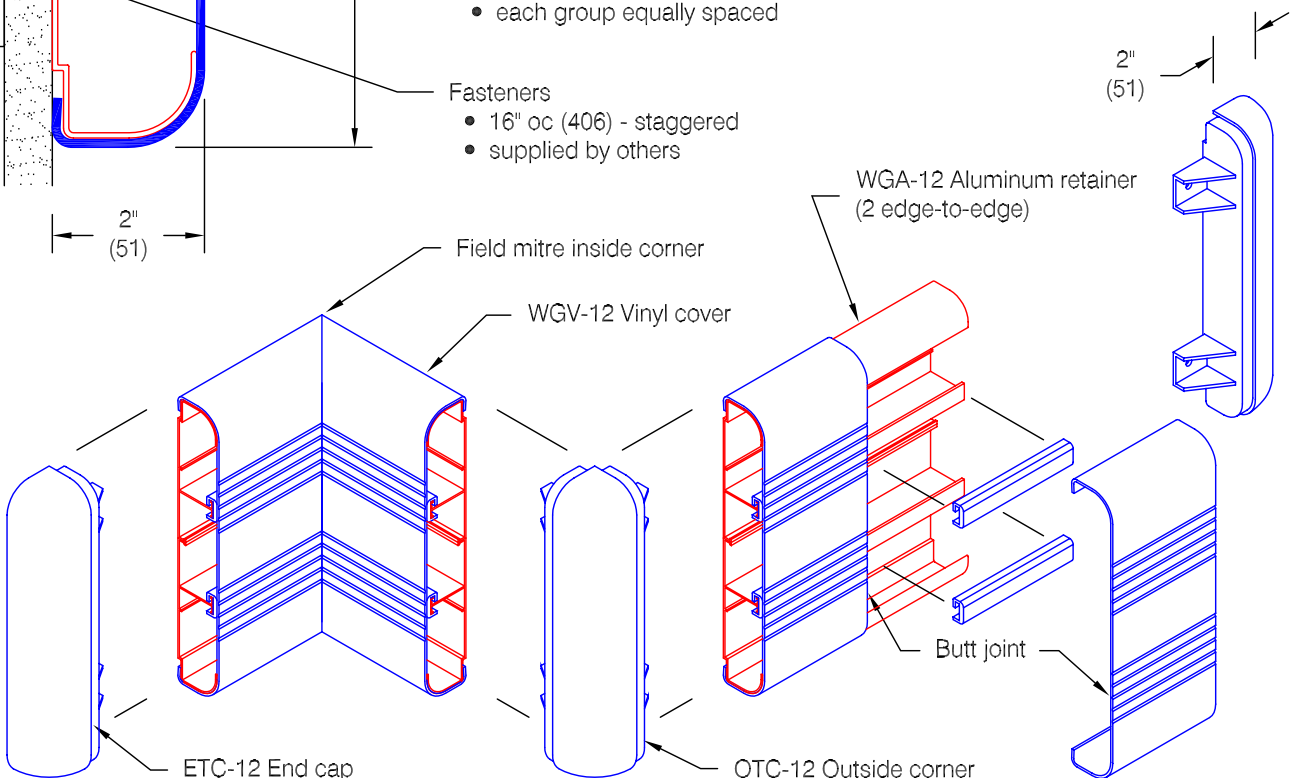

WG-12 Wall Guard

Features:

- Molded end caps
- Molded outside corners
- Stock length 12'-0" (3658)

Finishes:

- Manufacturer's standard colors
- Custom colors available

Pawling Corporation reserves the right to discontinue a design or modify an existing design without prior notice