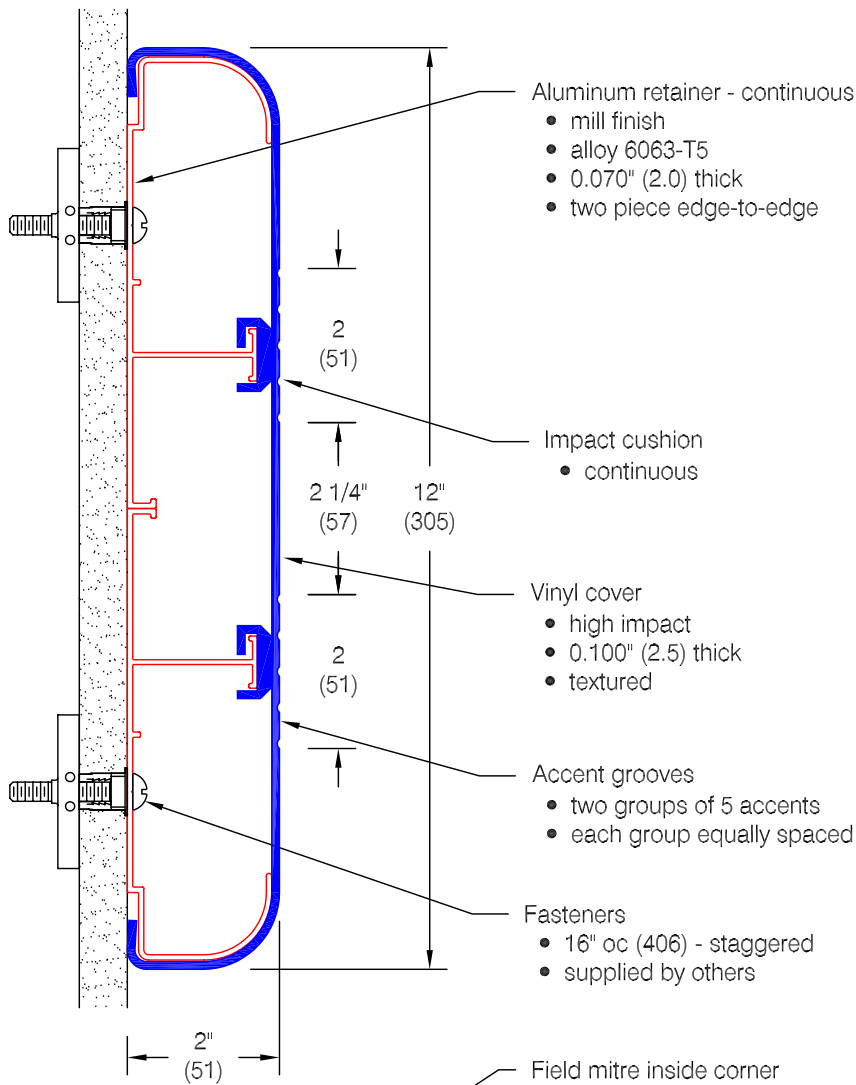

WG-12 Wall Guard

Features:

- Molded end caps
- Molded outside corners
- Stock length 12'-0" (3658)

Finishes:

- Manufacturer's standard colors
- Custom colors available

Pawling Corporation reserves the right to discontinue a design or modify an existing design without prior notice